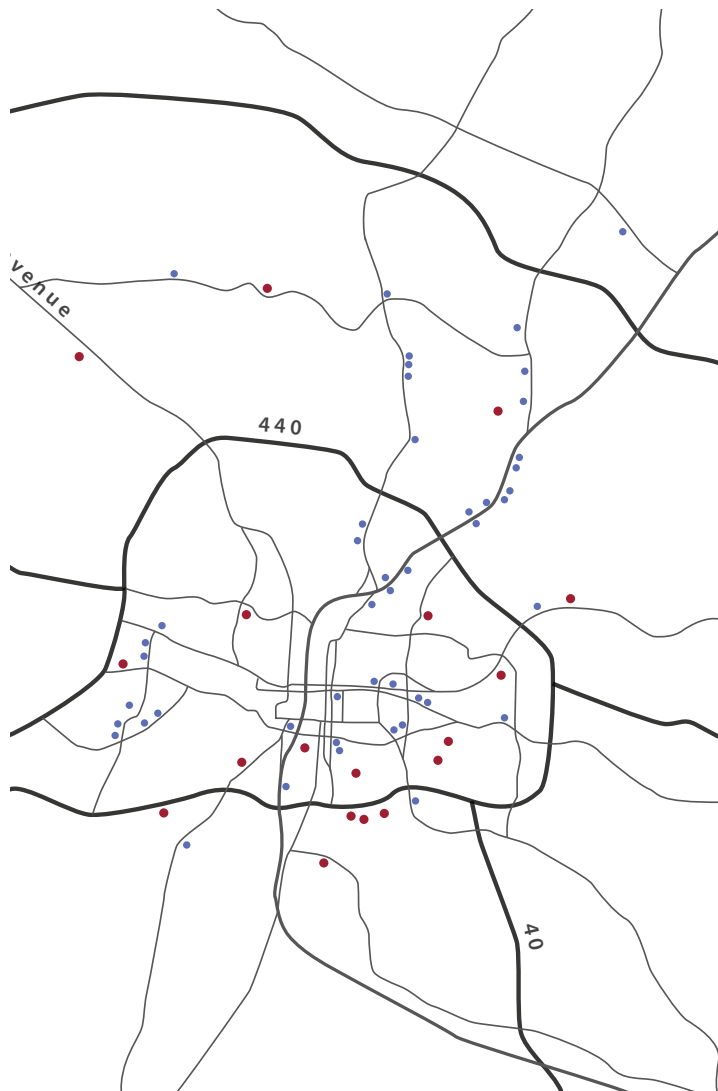

HAVE A SEAT

Y A F INAUGURAL BUS BENCH DESIGN CHARRETTE

FOR ANYONE AND EVERYONE
A DESIGN CHARRETTE TO
CREATE BUS BENCHES THAT
WILL BE BUILT AND INSTALLED
IN 4 OF THE MOST HIGHLY
UTILIZED SITES IN RALEIGH
BECAUSE LESS THAN 10%
OF RALEIGH BUS STOPS
CURRENTLY HAVE BENCHES
OR SHELTERS FOR RIDERS

TO BE HELD AT NORTH
CAROLINA STATE UNIVERSITY
COLLEGE OF DESIGN'S
ROTUNDA AT BROOKS HALL

SATURDAY 05.03.08 @ 2-5pm

HOSTED BY THE TRIANGLE AIA
YOUNG ARCHITECTS FORUM

YAF WILL BE PROVIDING
PARTICIPANTS WITH A RANGE
OF MARKERS, PENCILS,
PAPERS AND MODELING
SUPPLIES TO REPRESENT
THEIR IDEAS. PERSONAL
SUPPLIES ARE ALSO WELCOME.

RSVP by 25 April 2008
at

www.haveaseatnc.com

cat

RIDE